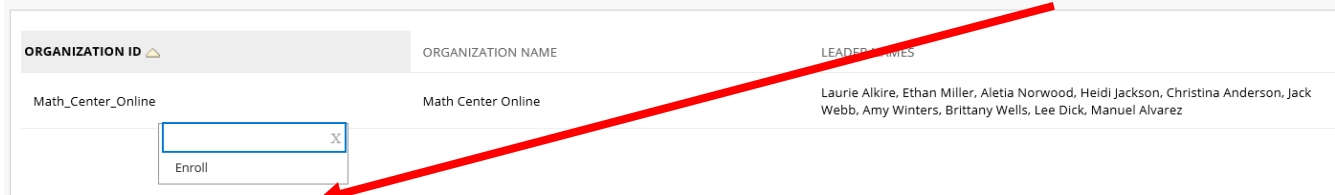

3. Click **WNCC Blackboard**.

4. In **Blackboard**, Click the **Community** tab.

5. Click **Browse Organization Catalog**.

6. Type in **Math Center Online**. Click **Go**.

7. Click the **drop down** next to the Math Center Online name and Click **Enroll**.

Click **Submit** to proceed.

Cancel **Submit**

9. The **Self Enrollment** page should come up. Click **OK**.

Self Enrollment

**Action Successful:**Success: Enrollment in **Blackboard Orientation (Blackboard\_Orientation)** as loringw processed. Click **OK** to continue.  
Friday, October 5, 2018 5:31:56 PM MDT