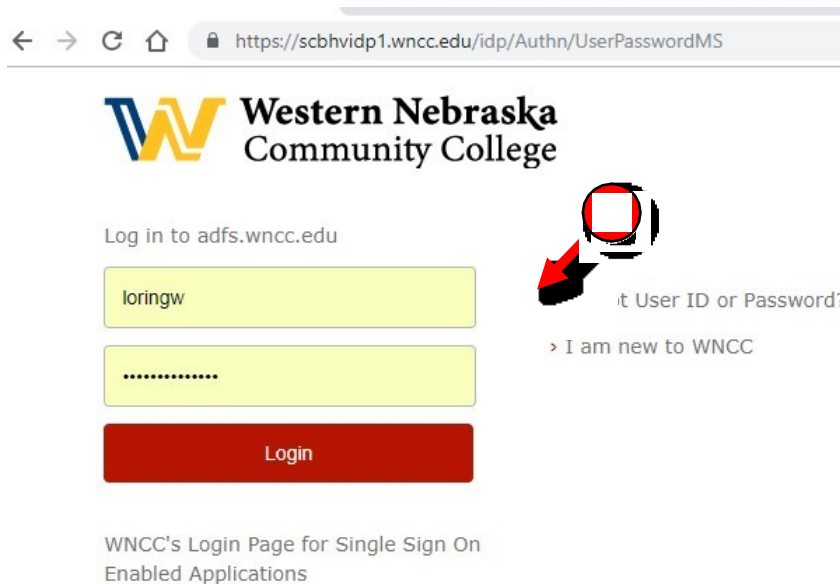

# Self-Enroll in the Blackboard Math Center Online Community

1. Go to <https://www.wncc.edu>. On the upper right-hand side, Click **My WNCC**.

2. Type in your WNCC **User ID** and **Password**. Click **Login**.

3. Click **WNCC Blackboard**.

4. In **Blackboard**, Click the **Community** tab.

5. Click **Browse Organization Catalog**.

6. Type in **Math Center Online**. Click **Go**.

7. Click the **drop down** next to the Math Center Online name and Click **Enroll**.