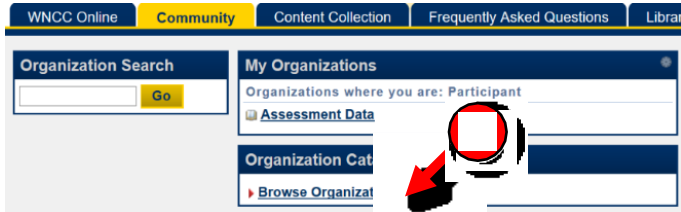

5. Click **Browse Organization Catalog**.